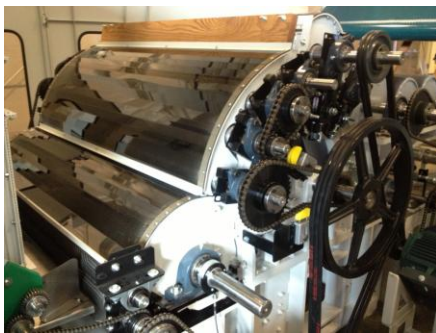

704-734-5100

Cylinder Reclothing

Card Clothing Services, Inc. (CCS) operates two fully equipped card/garnett cylinder reclothing and manufacturing facilities. The CCS Huntley, IL and Kings Mountain, NC facilities are stocked with a wide range of metallic card wire.

In addition to the experienced staff, the CCS facilities include a wide range of state of the art machining equipment. This includes the latest cylinder winding, high speed balancing, machining center, laser cutting, shaft straighten and repair equipment.